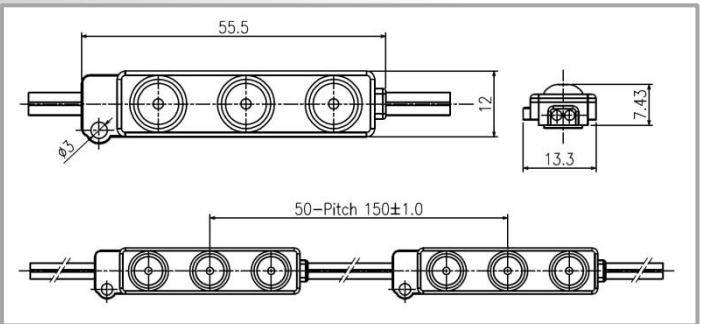

IP67

160°

W,R,  
G,B

Size : 55.5(L) x 13.3(W) x 7.4(H)mm

50,000H  
LIFETIME

12VDC

EASY  
INSTALLATION

CE

RoHS

C<sub>UL</sub> US  
E258512

Model (Model No.)	Input Vol.	Power Con.	CCT	Beam angle	CRI	Lum. Flux	Lum. Efficacy	Module No. per a pack
H-LED 333 6500K (BFL333-DW12)	12VDC	0.66W	6500K	160°	Ra80	66 lm	100 lm/W	50modules (7.5m)  Module pitch 150mm
H-LED 333 3000K (BFL333-DL12)	12VDC	0.66W	3000K	160°	Ra80	60 lm	91 lm/W	
H-LED 333 RED (BFL333-DR12)	12VDC	0.66W	625nm	160°		21 lm		
H-LED 333 GREEN (BFL333-DG12)	12VDC	0.66W	525nm	160°		35 lm		
H-LED 333 BLUE (BFL333-DB12)	12VDC	0.66W	465nm	160°		12 lm		